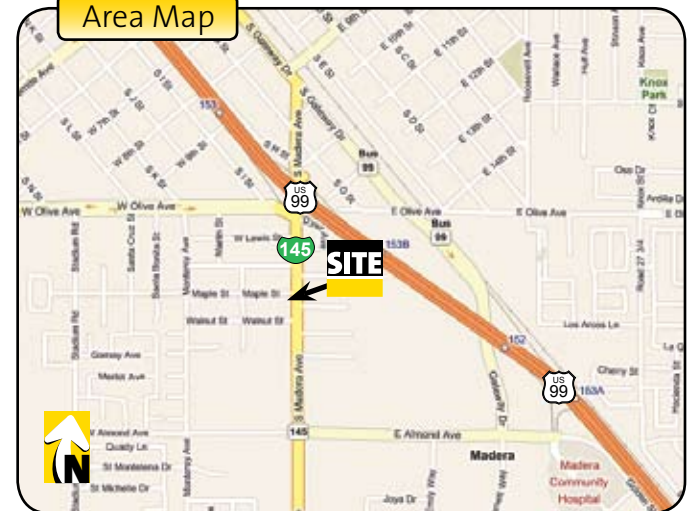

Location:

Located on Madera Avenue in southern Madera just west of Highway 99 near Madera Community Hospital. Madera Avenue is a major north/south arterial west of Highway 99.

Area Map

FRESNO OFFICE | 7480 N Palm Ave Suite 101 Fresno CA 93711 | 559.432.6200
 VISALIA OFFICE | 3447 S Demaree St Visalia CA 93277 | 559.732.7300
Independently Owned and Operated