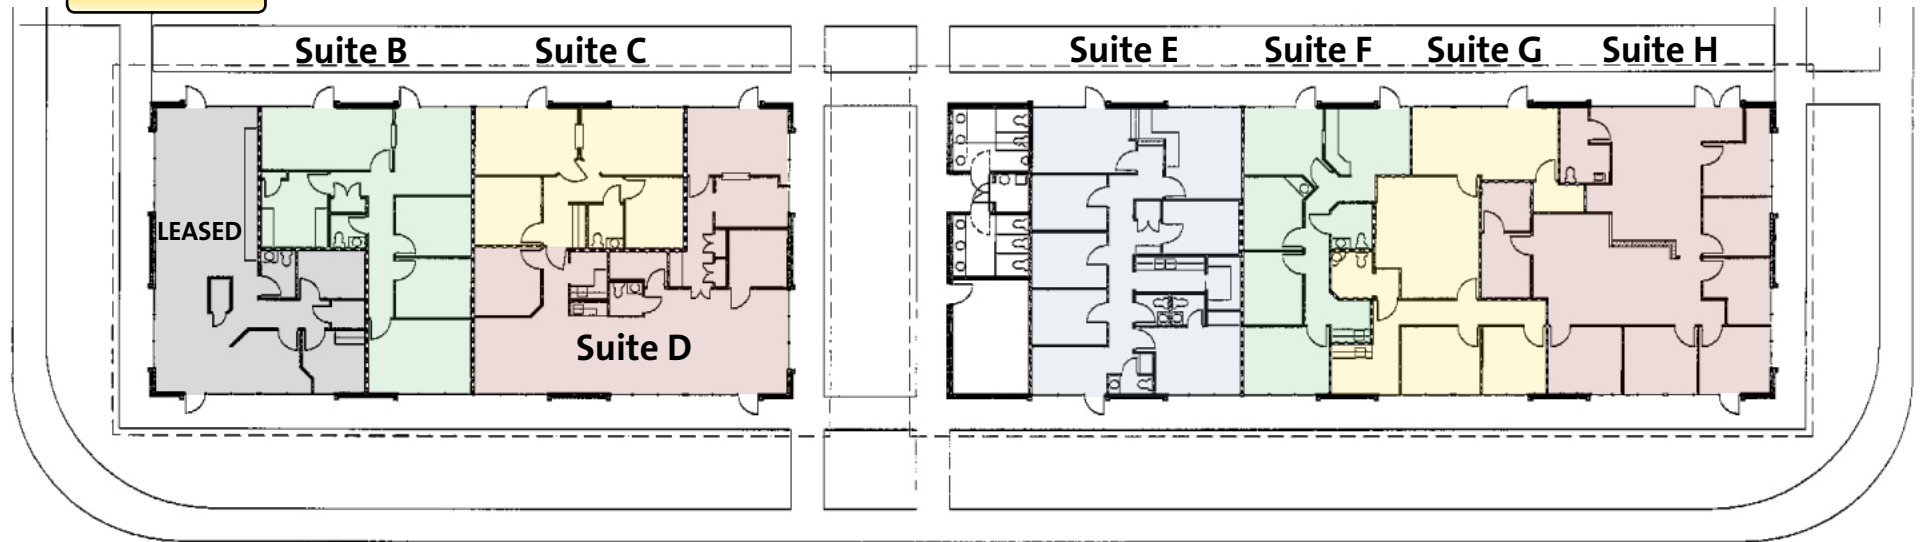

Term:

2 year minimum

Parking:

4 spaces per 1,000± SF
plus additional street parking

*** One free month per lease year!**

- Two free-standing buildings
- Abundant on-site and street parking available
- Easy access to Highway 99 on/off ramps
- In close proximity to Madera Community Hospital
- Near all services including restaurants, financial services, retail and schools

Independently Owned and Operated

OFFICE SPACE AVAILABLE FOR LEASE

450 S. Madera Ave. | Madera, CA

Floor Plans

Suite B	1,088± SF	Suites can be combined for up to 3,619± SF
Suite C	717± SF	
Suite D	1,451± SF	
Suite E	1,445± SF	Suites can be combined for up to 4,914± SF
Suite F	862± SF	
Suite G	1,099± SF	
Suite H	1,653± SF	